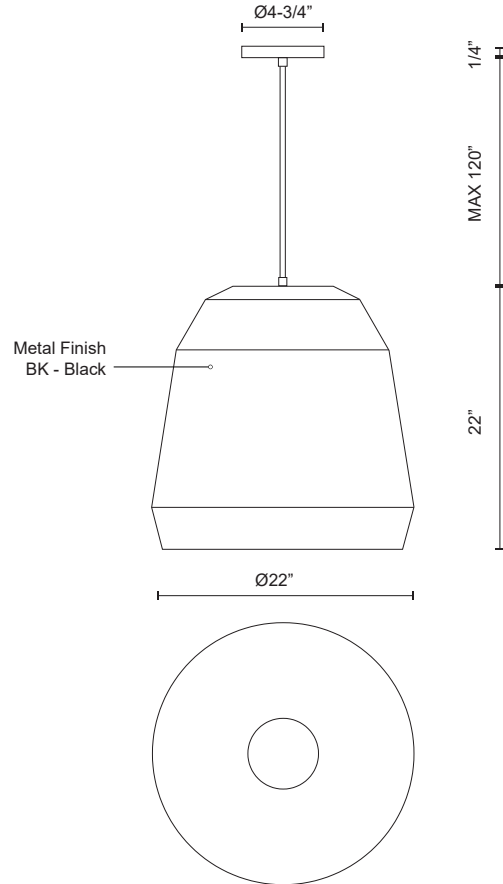

SEDONA
492122
PENDANTS

PROJECT

492122-BK
 Black

SPECIFICATION DETAILS

Fixture Dimensions	D22" x H22"
Lamp Type	Incandescent, Medium Base
Wattage	1 x 60W
Voltage	120V
Shade Details	Spun Aluminum Shade
Adjustable	Yes
Wire Length	120" Max
Wire Type	BK - Black Braided Cord
Minimum Hang Height	28"
Sloped Ceiling Adaptable	Yes
Location	Dry
Bulbs Included	No
Canopy Dimensions	D4-3/4" x H1/4"
Paint Finish	BK02

* For custom options, consult factory for details.

* For warranty information, please visit www.kuzcolighting.com/warranty

DESCRIPTION

Single-lamp pendant with faceted aluminum shade showcasing powder-coated finishes against a matte white interior. Exterior shade color in black. Suspended by cloth cable. Available in two sizes.